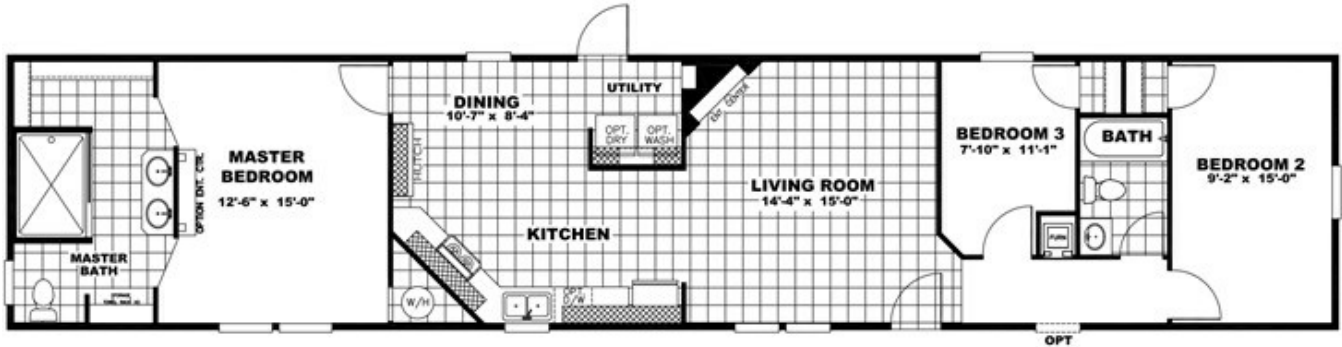

ALL ABOUT THE SHOWER

ALL ABOUT THE SHOWER

Model number: 22PRO16763AH18

3 beds • 2 baths • 1216 sq.ft. • 16' width • 76' depth

OPTION 2 BEDROOM

Our home building facilities invest in continuous product and process improvements. Plans, dimensions, features, materials, specifications and availability are subject to change without notice or obligation. Renderings and floor plans are representative likenesses of our homes and may differ from the actual homes. We invite you to tour a Home Center near you and inspect the highest value in quality housing available or call (501) 368-8600 to speak with a Home Consultant. Copyright 2017, CMH. All rights reserved.