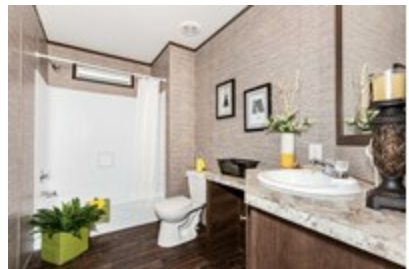

PRF16863A 'THE JOYNER'

PRF16863A 'THE JOYNER' Model number: 41PRF16863AH17

3 beds • 2 baths • 1376 sq.ft. • 16' width • 86' depth

Our home building facilities invest in continuous product and process improvements. Plans, dimensions, features, materials, specifications and availability are subject to change without notice or obligation. Renderings and floor plans are representative likenesses of our homes and may differ from the actual homes. We invite you to tour a Home Center near you and inspect the highest value in quality housing available or call (501) 368-8600 to speak with a Home Consultant. Copyright 2017, CMH. All rights reserved.